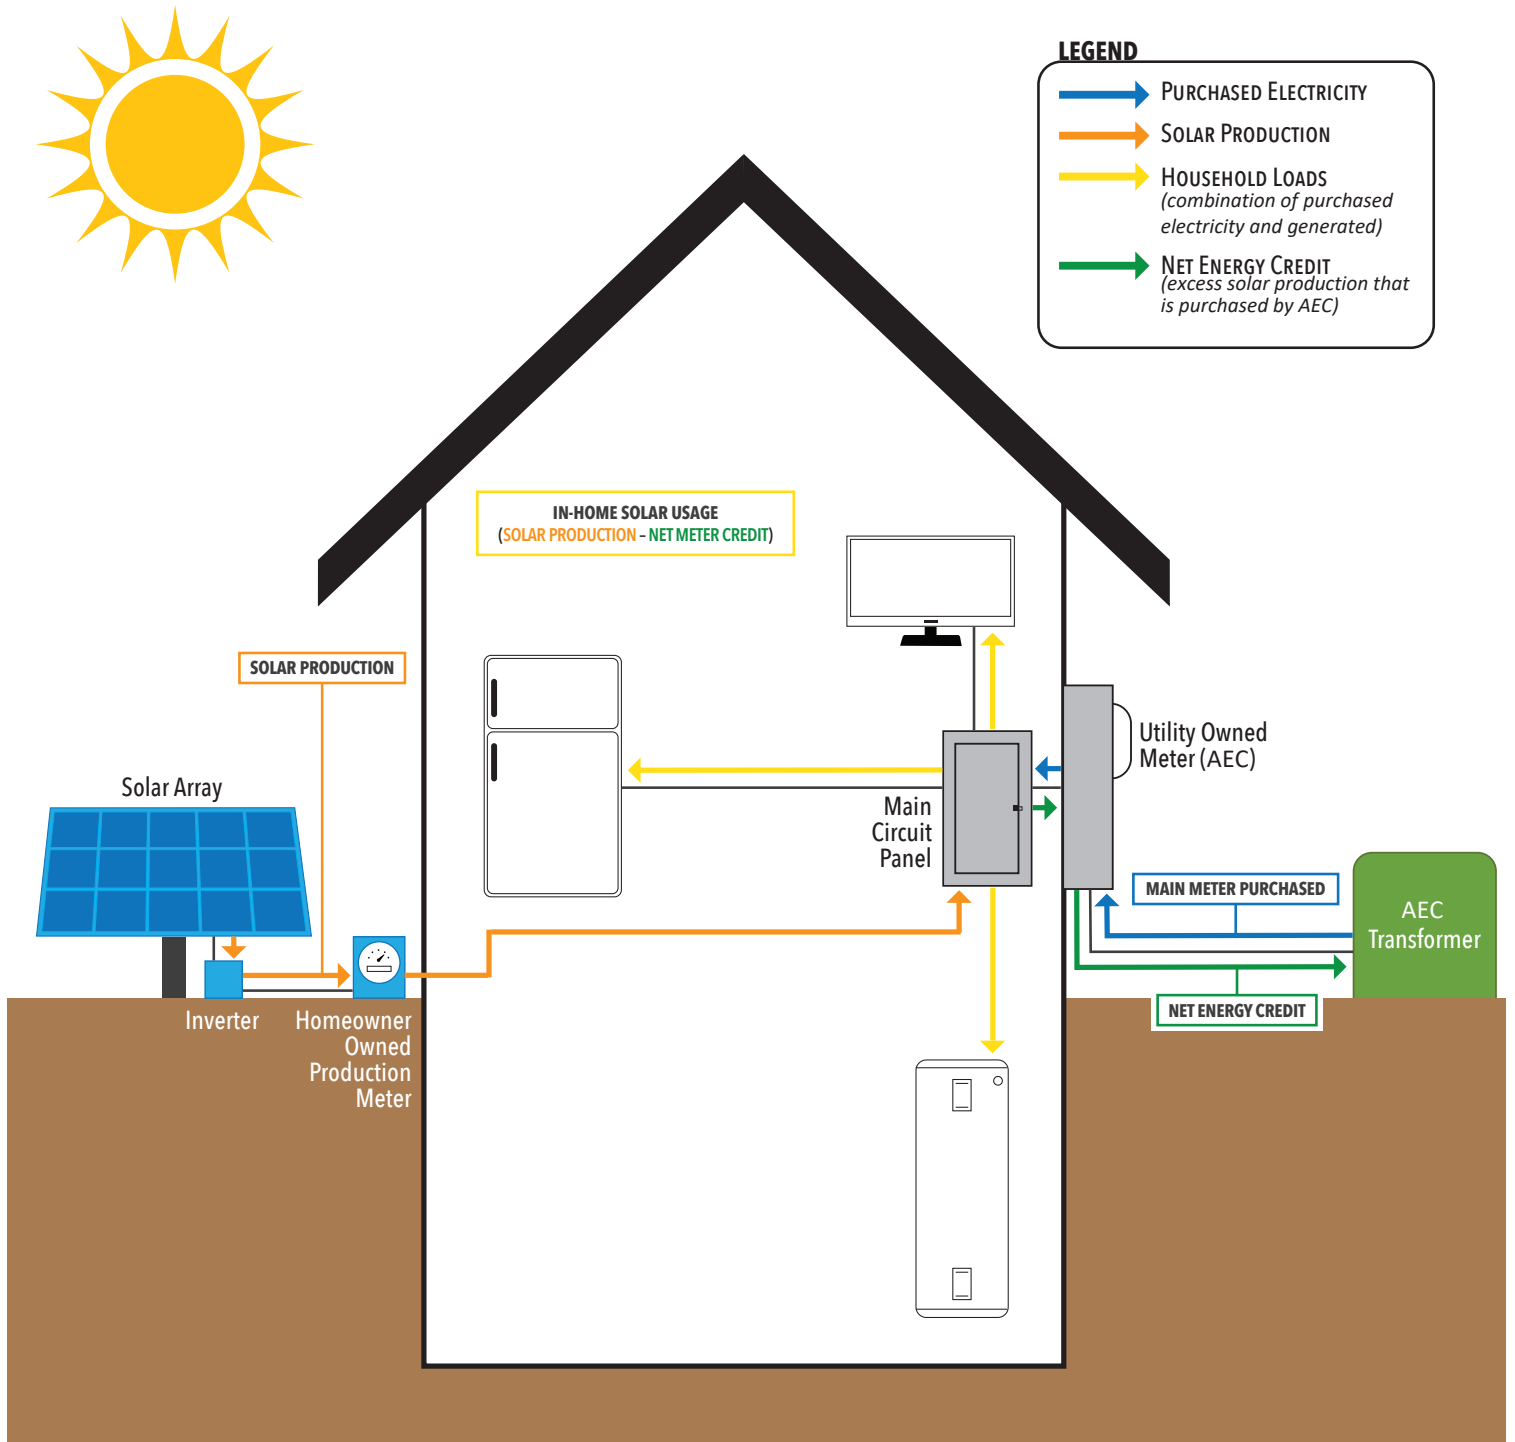

How Net Energy Works

Agralite Electric Cooperative

320 East Highway 12 • P.O. Box 228 • Benson, MN 56215-0228